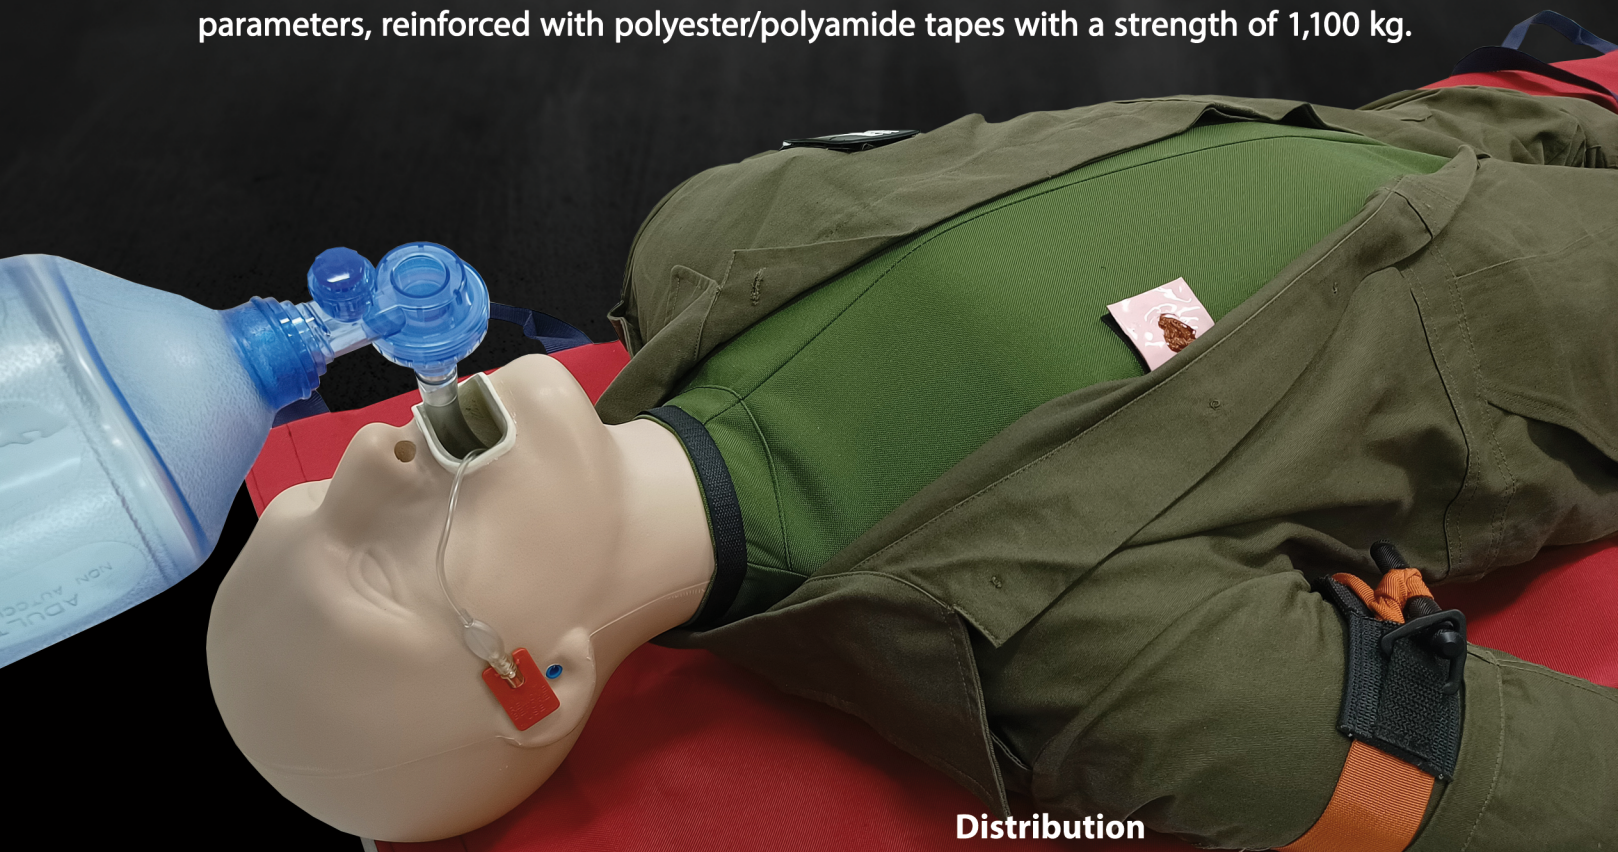

Phantom - RESCUE DUMMIES

The Phantom evacuation mannequin, has been developed for training evacuation and medical procedures carried out in adverse operational conditions for:

- Army, Police, Firefighters,
- Medical, mountain, chemical, mining or industrial rescue services,
- Pro-defence organisations, associations and training companies.

The mannequin is made using certified materials with very high mechanical strength parameters, reinforced with polyester/polyamide tapes with a strength of 1,100 kg.

Distribution

MADE IN POLAND

PHANTOM - Rescue Equipment
ul. Boya-Żeleńskiego 1, 85-858 Bydgoszcz